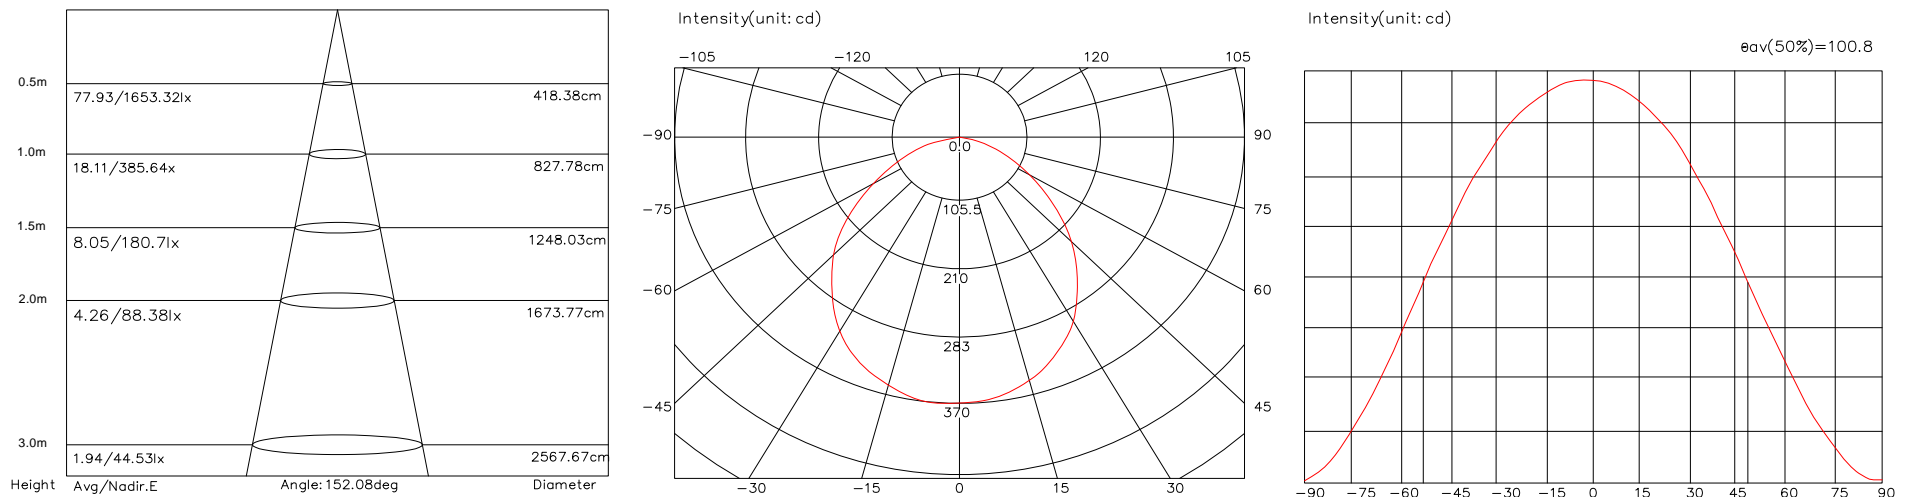

Shenzhen Rayou Lighting(HK) Co., Limited

Adds:4/F,Zhi Cheng Technology Park,BeiHuan Road,Shiyan Town,BaoAn District,Shenzhen,China

Tel:+86(0)755 27353557 Fax:+86(0)755 27353558

Email:info@rayoulighting.com www.rayoulighting.com

E27-PAR30-35W

Specifications

Model Number	RL-E27PAR30SD-35W		
Dimension(mm)	95*117		
Led Source	OSRAM S5		
Led Quantity	30pcs		
Power	35W		
Luminous	2600-2900LM		
Color Temperature	Warm white	Natural white	Pure white
	2800-3200K	4000-4500K	6000-6500K
CRI	>80		
Input Voltage	AC 85-265V 50-60 Hz		
Dimmable	No		
Operating Temperature	-20°C~45°C		
Power Factor	/		
Beam angle	25°、45°、60°		
Lamp base	E27/G12		
Material	Extruded aluminum heat sink		
Life Span	50,000hours		
Warranty	2years		
Applications	Indoor lighting/Public place lighting		
Package	White box/customized		
Product Weight(kg)	0.25		
Carton Size (mm)	450*450*270(L x W xH)		
Qty/Ctn	32PCS		
Gross Weight(kg)	9.5KG		

Intensity

Packaging Specifications